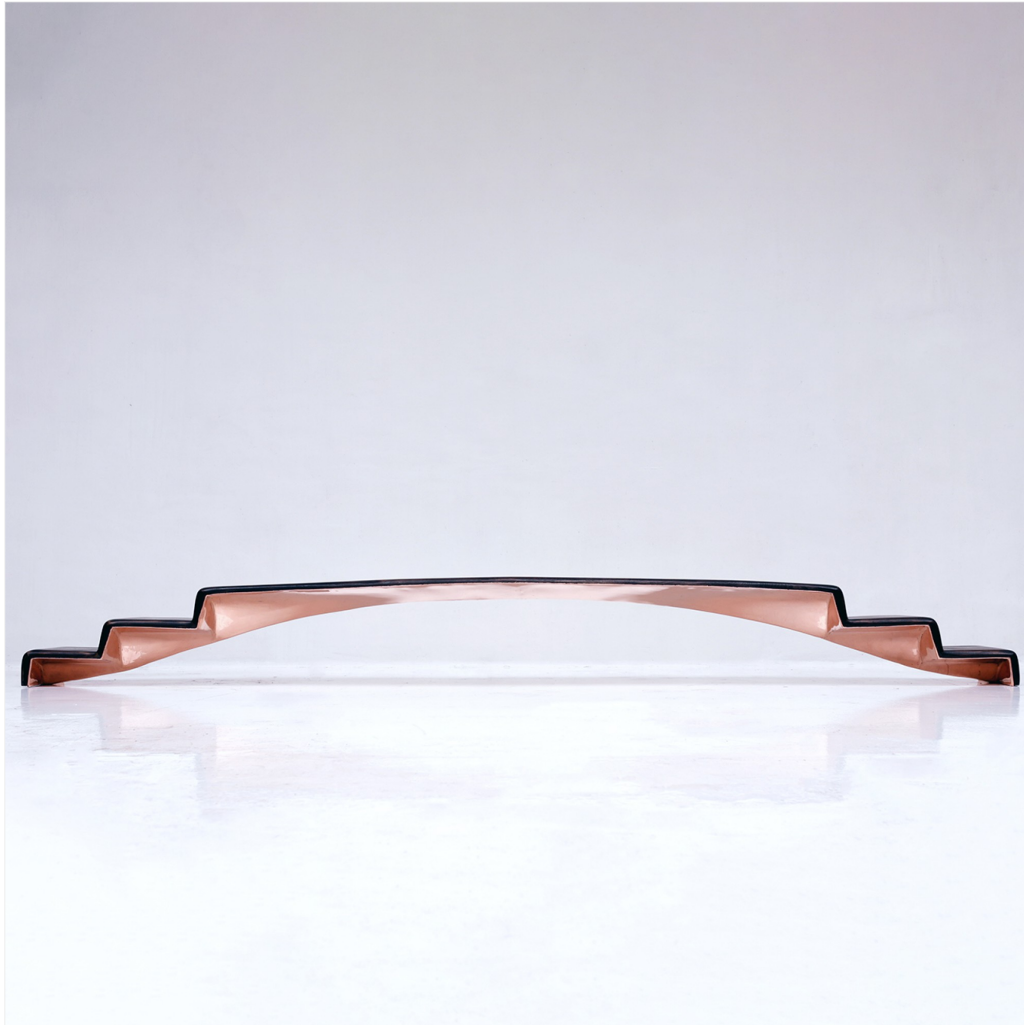

VALENTIN LOELLMANN

STEPS 2X3

DIMENSIONS: H 42 x L 386 x P 45 cm
H 16.54 x W 151.97 x D 17.72 in

FINISHES: Copper and charred oak

Unique piece