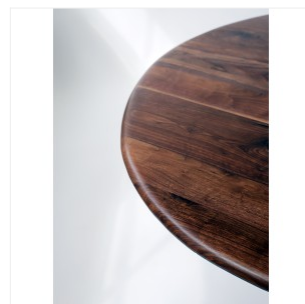

VALENTIN LOELLMANN

STEEL - ROUND TABLE

DIMENSIONS: D 150 x H 76 cm

Diam 59.06 x H 29.92 in

FINISHES: Walnut and blackened steel

Each piece is unique, handmade by the artist, dated et signed.