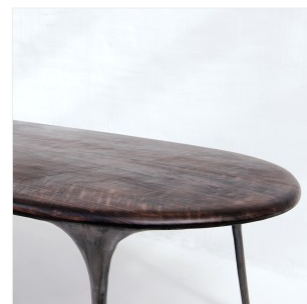

VALENTIN LOELLMANN

STEEL - DINING TABLE

FINISHES: Steel and charred oak

Each piece is unique, handmade by the artis, signed and dated.