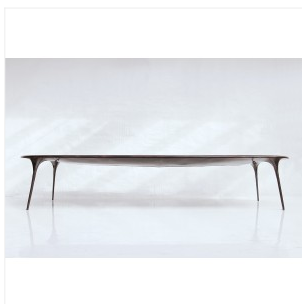

VALENTIN LOELLMANN

STEEL - DINING TABLE

FINISHES: Steel and charred oak

Each piece is unique, handmade by the artis, signed and dated.