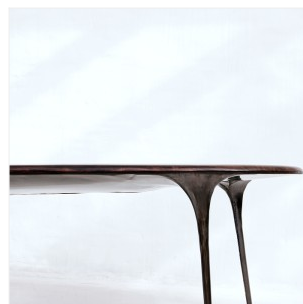

VALENTIN LOELLMANN

STEEL - DINING TABLE

FINISHES: Steel and charred oak

Each piece is unique, handmade by the artis, signed and dated.