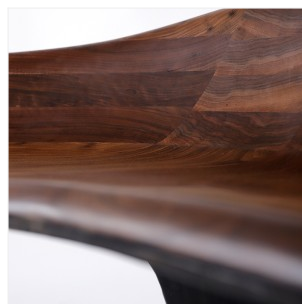

VALENTIN LOELLMANN

STEEL - BENCH

DIMENSIONS: H 45 x L 325 x P 130 cm
H 17.72 x W 127.95 x D 51.18 in
FINISHES: Walnut and blackened steel

Each piece is unique, handmade by the artist, dated et signed.