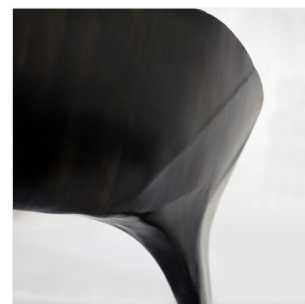

VALENTIN LOELLMANN

STEEL - BENCH

DIMENSIONS: H 45 x L 325 x P 130 cm
H 17.72 x W 127.95 x D 51.18 in
FINISHES: Walnut and blackened steel

Each piece is unique, handmade by the artist, dated et signed.