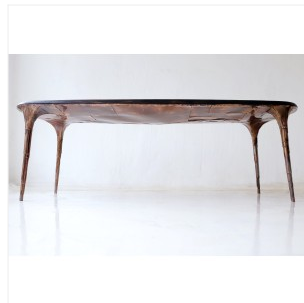

VALENTIN LOELLMANN

SPRING/SUMMER - TABLE

DIMENSIONS: H 76 x L 227 x P 89 cm
H 29.92 x W 89.37 x D 35.04 in
FINISHES: Coppered metal and charred oak

Each piece is unique, handmade by the artist, signed and dated.