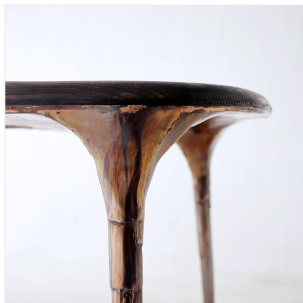

VALENTIN LOELLMANN

SPRING/SUMMER - TABLE

DIMENSIONS: H 76 x L 227 x P 89 cm
H 29.92 x W 89.37 x D 35.04 in
FINISHES: Coppered metal and charred oak

Each piece is unique, handmade by the artist, signed and dated.