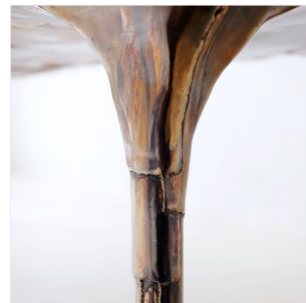

VALENTIN LOELLMANN

SPRING/SUMMER - TABLE

DIMENSIONS: H 76 x L 227 x P 89 cm
H 29.92 x W 89.37 x D 35.04 in
FINISHES: Coppered metal and charred oak

Each piece is unique, handmade by the artist, signed and dated.