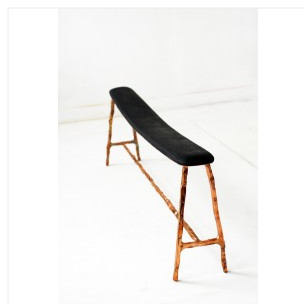

VALENTIN LOELLMANN

SPRING/SUMMER - BENCH

FINISHES: Electroformed copper and burned oak

Each piece is handmade by the artist, signed, dated and numbered

Dimensions and other finishes on request