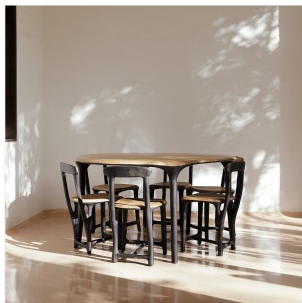

## VALENTIN LOELLMANN

ONE PIECE

**DIMENSIONS:** D 145 cm  
Diam 57.09 in

**FINISHES:** oak

Each piece is unique, handmade by the artist, signed, dated and numbered.