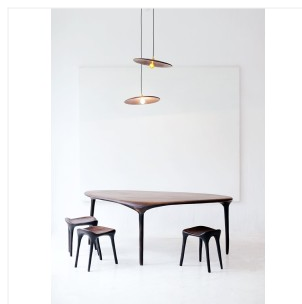

### ONE PIECE - STOOL

**DIMENSIONS:** H 52 x L 34,5 x P 40,5 cm  
H 20.47 x W 13.58 x D 15.94 in

**FINISHES:** Walnut

Each piece is unique, handmade by the artist, signed and dated.