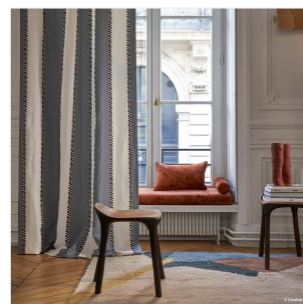

### ONE PIECE - STOOL

**DIMENSIONS:** H 52 x L 34,5 x P 40,5 cm  
H 20.47 x W 13.58 x D 15.94 in

**FINISHES:** Walnut

Each piece is unique, handmade by the artist, signed and dated.