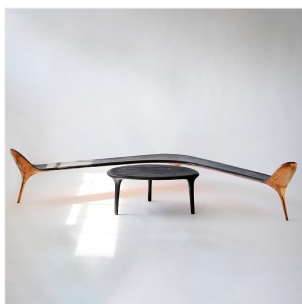

### ONE PIECE - LOW TABLE

**DIMENSIONS:** H 38 x L 107 x P 78 cm  
H 14.96 x W 42.13 x D 30.71 in

**FINISHES:** Charred oak

Each piece is unique, handmade by the artist, signed and dated.