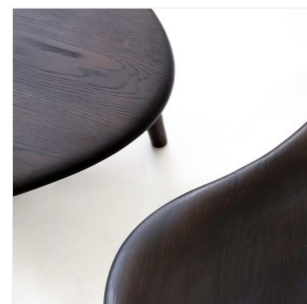

### ONE PIECE - LOW TABLE

**DIMENSIONS:** H 38 x L 107 x P 78 cm  
H 14.96 x W 42.13 x D 30.71 in

**FINISHES:** Charred oak

Each piece is unique, handmade by the artist, signed and dated.