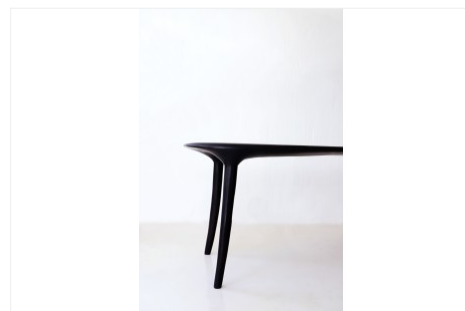

VALENTIN LOELLMANN

ONE PIECE - TABLE

DIMENSIONS: H 76 x L 290 x P 80 cm
H 29.92 x W 114.17 x D 31.5 in

FINISHES: Massive wenge

Each piece is unique, handmade by the artist, signed and dated.