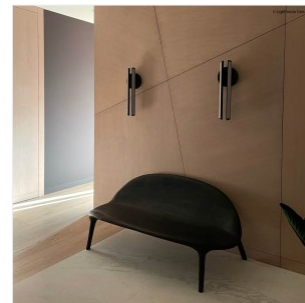

VALENTIN LOELLMANN

ONE PIECE - SOFA

DIMENSIONS: H 56 x L 220 x P 85 cm
H 22.05 x W 86.61 x D 33.46 in

FINISHES: Charred walnut

Each piece is unique, handmade by the artist, signed and dated.