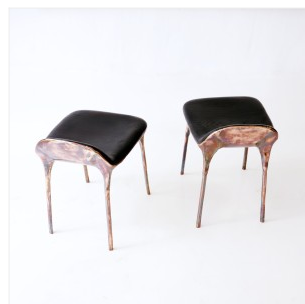

VALENTIN LOELLMANN

COPPER - STOOL

DIMENSIONS: H 51 x L 40 x P 44 cm
H 20.08 x W 15.75 x D 17.32 in

FINISHES: Charred oak and copper

Each piece is unique, handmade by the artist, signed and dated.