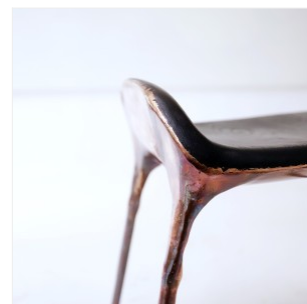

VALENTIN LOELLMANN

COPPER - STOOL

DIMENSIONS: H 51 x L 40 x P 44 cm
H 20.08 x W 15.75 x D 17.32 in

FINISHES: Charred oak and copper

Each piece is unique, handmade by the artist, signed and dated.