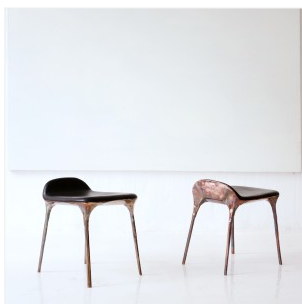

VALENTIN LOELLMANN

COPPER - STOOL

DIMENSIONS: H 51 x L 40 x P 44 cm
H 20.08 x W 15.75 x D 17.32 in

FINISHES: Charred oak and copper

Each piece is unique, handmade by the artist, signed and dated.