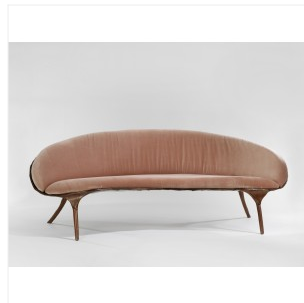

### COPPER - SOFA

**DIMENSIONS:** H 75 x L 200 x P 65 cm

H 29.53 x W 78.74 x D 25.59 in

**FINISHES:** Patinated copper and velvet fabric by House of Pierre Frey

Each piece is unique, handmade by the artist, dated et signed.