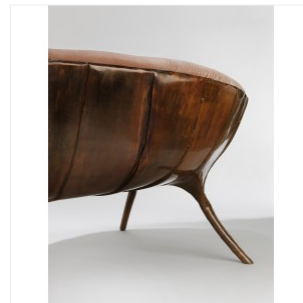

### COPPER - SOFA

**DIMENSIONS:** H 75 x L 200 x P 65 cm

H 29.53 x W 78.74 x D 25.59 in

**FINISHES:** Patinated copper and velvet fabric by House of Pierre Frey

Each piece is unique, handmade by the artist, dated et signed.