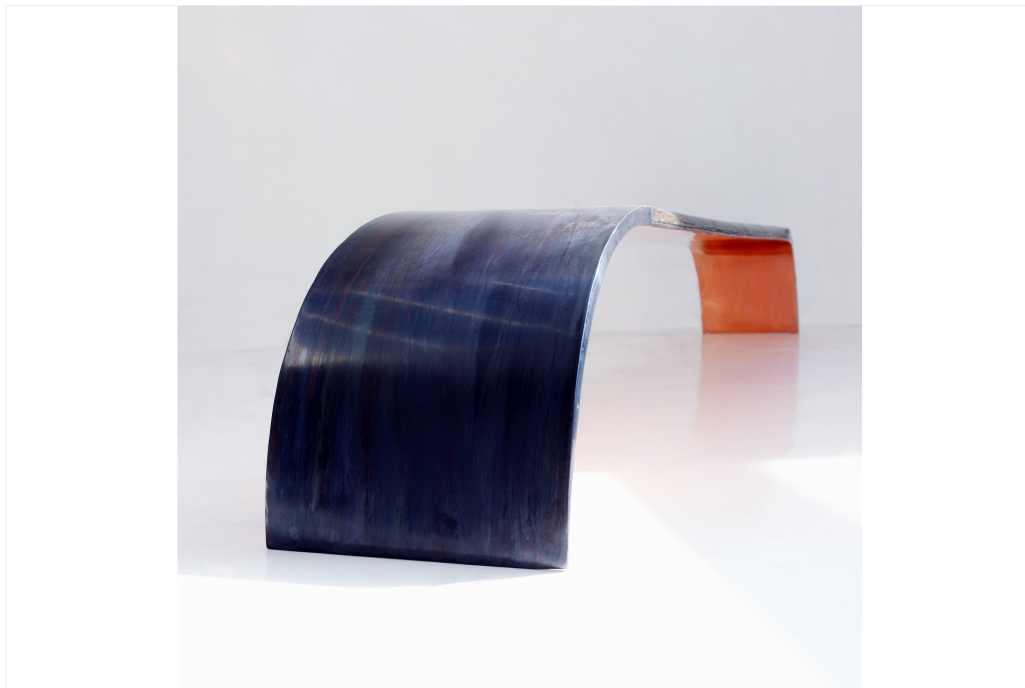

VALENTIN LOELLMANN

COPPER - LONG BENCH

FINISHES: Polished and patinated copper and charred oak

Each piece is unique, handmade by the artist, signed and dated