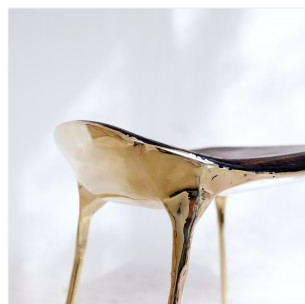

VALENTIN LOELLMANN

BRASS - STOOL

DIMENSIONS: H 52 x L 40 x P 44 cm
H 20 x W 16 x D 17 in

FINISHES: Brass and charred oak

Each piece is unique, handmade by the artist, signed and dated
Other dimensions and finishes on request