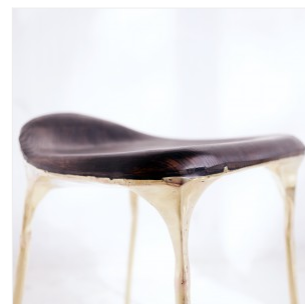

VALENTIN LOELLMANN

BRASS - STOOL

DIMENSIONS: H 52 x L 40 x P 44 cm
H 20 x W 16 x D 17 in

FINISHES: Brass and charred oak

Each piece is unique, handmade by the artist, signed and dated
Other dimensions and finishes on request