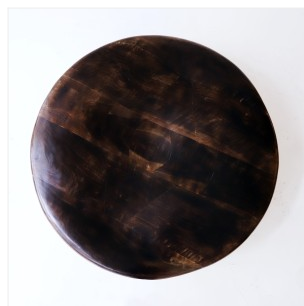

VALENTIN LOELLMANN

BRASS - COFFEE TABLE

DIMENSIONS: D 120 cm

Diam 47.24 in

FINISHES: Brass and charred oak

Each piece is unique, handmade, signed and dated by the artist.