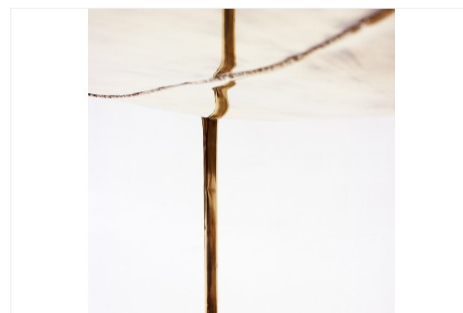

VALENTIN LOELLMANN

BRASS - TABLE

DIMENSIONS: H 76 x L 190 x P 75 cm
H 29.92 x W 74.8 x D 29.53 in

FINISHES: Charred oak or walnut and massive brass

Each piece is unique, handmade, signed and dated by the artist.