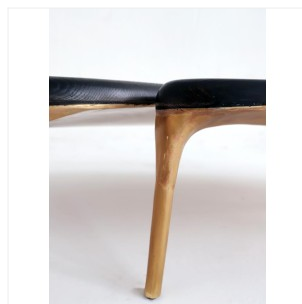

### BRASS - PAIR OF COFFEE TABLES

**DIMENSIONS:** H 36 x L 150 x P 90 cm  
H 14.17 x W 59.06 x D 35.43 in

**FINISHES:** Brass and charred oak

Each piece is unique, handmade by the artist, dated et signed.