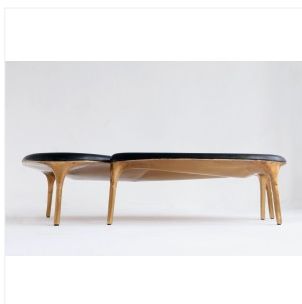

### BRASS - PAIR OF COFFEE TABLES

**DIMENSIONS:** H 36 x L 150 x P 90 cm  
H 14.17 x W 59.06 x D 35.43 in

**FINISHES:** Brass and charred oak

Each piece is unique, handmade by the artist, dated et signed.