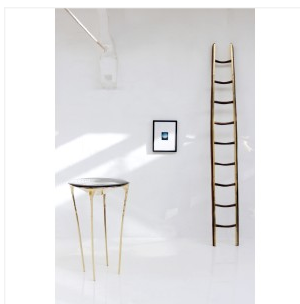

VALENTIN LOELLMANN

BRASS - LADDER

DIMENSIONS: H 280 x L 42 x P 7 cm
H 110.24 x W 16.54 x D 2.76 in

FINISHES: Wenge and massive brass

Each piece is unique, handmade by the artist, signed and dated.