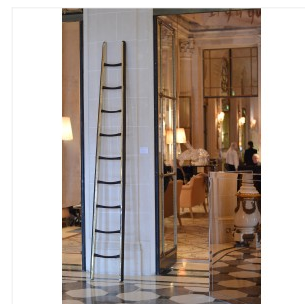

VALENTIN LOELLMANN

BRASS - LADDER

DIMENSIONS: H 280 x L 42 x P 7 cm
H 110.24 x W 16.54 x D 2.76 in

FINISHES: Wenge and massive brass

Each piece is unique, handmade by the artist, signed and dated.