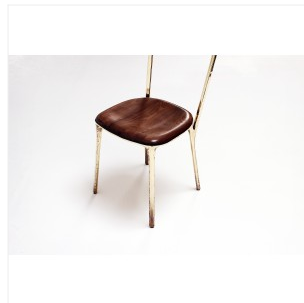

VALENTIN LOELLMANN

BRASS - CHAIR

DIMENSIONS: H 88 x L 45 x P 42 cm
H 34.65 x W 17.72 x D 16.54 in

FINISHES: Massive brass, walnut or charred oak

Each piece is unique, handmade by the artist, signed and dated.