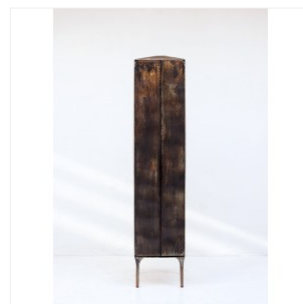

VALENTIN LOELLMANN

BRASS - CABINET

DIMENSIONS: H 200 x L 46 x P 43 cm

H 78.74 x W 18.11 x D 16.93 in

FINISHES: Patinated brass and black walnut

Each piece is unique, handmade by the artist, signed and dated.