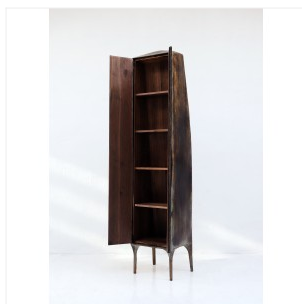

VALENTIN LOELLMANN

BRASS - CABINET

DIMENSIONS: H 200 x L 46 x P 43 cm

H 78.74 x W 18.11 x D 16.93 in

FINISHES: Patinated brass and black walnut

Each piece is unique, handmade by the artist, signed and dated.