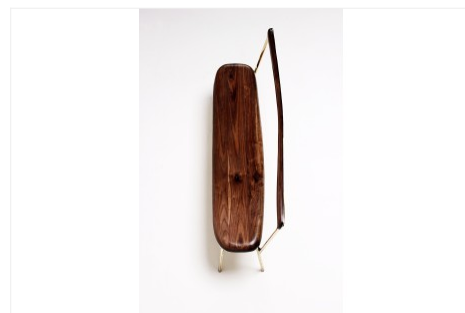

VALENTIN LOELLMANN

BRASS - BENCH WITH BACK

DIMENSIONS: H 80 x L 165 x P 50 cm

H 31.5 x W 64.96 x D 19.69 in

FINISHES: Walnut (or charred oak), massive brass

Each piece is unique, handmade by the artist, signed and dated.