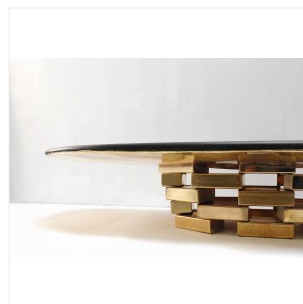

### BLOCKS - COFFEE TABLE

**DIMENSIONS:** H 43 x L 224 x P 89 cm

H 16.93 x W 88.19 x D 35.04 in

**FINISHES:** Brass-plated metal, charred and polished wood

Each piece is unique, handmade, signed and dated by the artist.