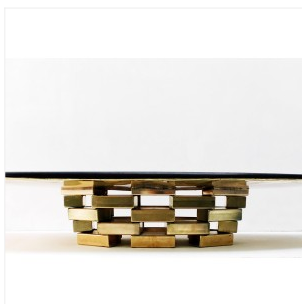

### BLOCKS - COFFEE TABLE

**DIMENSIONS:** H 43 x L 224 x P 89 cm

H 16.93 x W 88.19 x D 35.04 in

**FINISHES:** Brass-plated metal, charred and polished wood

Each piece is unique, handmade, signed and dated by the artist.