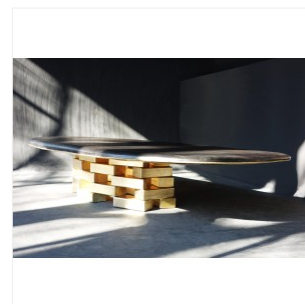

### BLOCKS - COFFEE TABLE

**DIMENSIONS:** H 43 x L 224 x P 89 cm

H 16.93 x W 88.19 x D 35.04 in

**FINISHES:** Brass-plated metal, charred and polished wood

Each piece is unique, handmade, signed and dated by the artist.