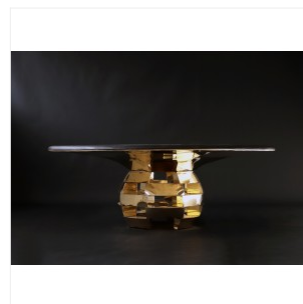

VALENTIN LOELLMANN

BLOCKS - TABLE

FINISHES: Brass or copper-plated metal and charred oak

Each piece is unique, handmade, signed and dated by the artist.