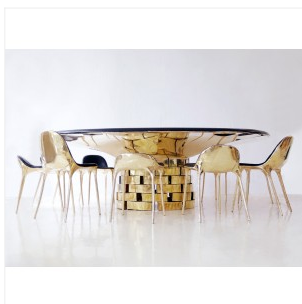

VALENTIN LOELLMANN

BLOCKS - TABLE

FINISHES: Brass or copper-plated metal and charred oak

Each piece is unique, handmade, signed and dated by the artist.