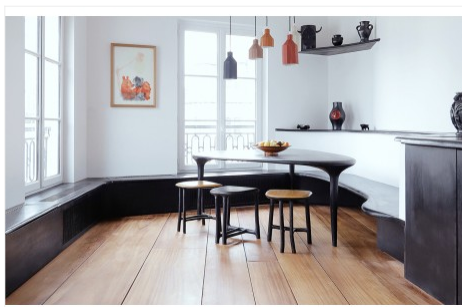

VALENTIN LOELLMANN

APPARTEMENT DE MONSIEUR FREDERIC D. - PARIS

Flat completely designed for one of our client.

Copyright: Courtesy of Studio Valentin Loellmann