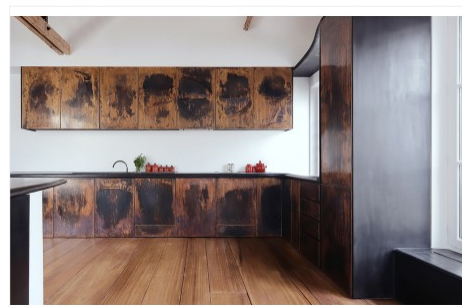

VALENTIN LOELLMANN

APPARTEMENT DE MONSIEUR FREDERIC D. - PARIS

Flat completely designed for one of our client.

Copyright: Courtesy of Studio Valentin Loellmann