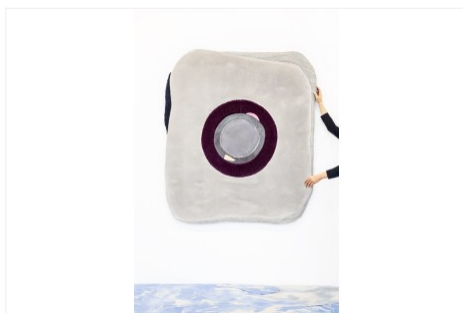

MAREI LOELLMANN

CONCRETE N 9

**DIMENSIONS:** H 1 x L 165 x P 140 cm  
H 0.39 x W 64.96 x D 55.12 in

**FINISHES:** Concrete on textile, handwoven wool, leather and pink insulating foam

Unique piece