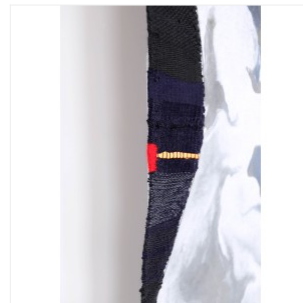

MAREI LOELLMANN

CONCRETE N 12

DIMENSIONS: H 174 x L 100 x P 0,7 cm

H 68.5 x W 39.37 x D 0.28 in

FINISHES: Colored concrete, handwoven wool and needle felt on the backside

Unique piece