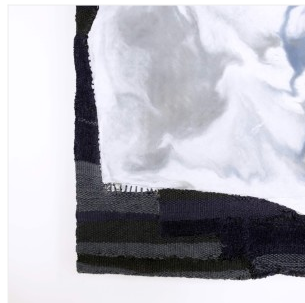

MAREI LOELLMANN

CONCRETE N 12

DIMENSIONS: H 174 x L 100 x P 0,7 cm

H 68.5 x W 39.37 x D 0.28 in

FINISHES: Colored concrete, handwoven wool and needle felt on the backside

Unique piece