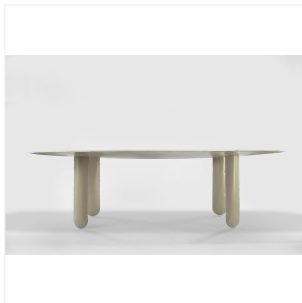

### FROISSE - TABLE

**DIMENSIONS:** H 75 x L 253 x P 95 cm  
H 29.53 x W 99.61 x D 37.4 in

**FINISHES:** Painted steel

Unique piece