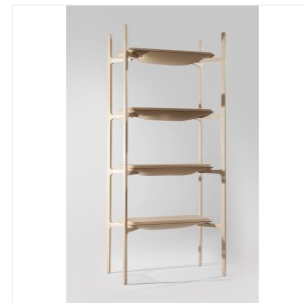

DAMIEN GERNAY

BLOATED SHELF

DIMENSIONS: H 175 x L 85 x P 45 cm
H 69 x W 33 x D 18 in

FINISHES: Ash wood and inflated leather

Edition Galerie Gosserez limited to 12 pieces + 1 prototype.
Other woods and colors on request