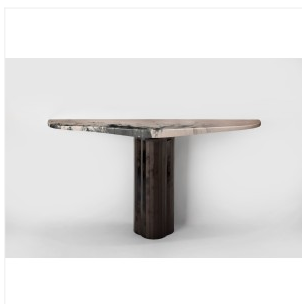

DAMIEN GERNAY

AMALGAME

DIMENSIONS: H 80 x L 160 x P 40 cm
H 31.5 x W 62.99 x D 15.75 in

FINISHES: Enamelled metal

Unique piece
Other colors and dimensions on request