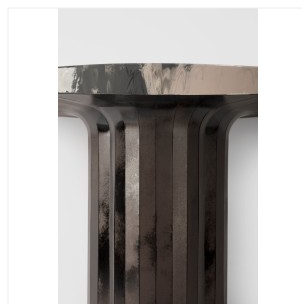

DAMIEN GERNAY

AMALGAME

DIMENSIONS: H 80 x L 160 x P 40 cm
H 31.5 x W 62.99 x D 15.75 in

FINISHES: Enamelled metal

Unique piece
Other colors and dimensions on request