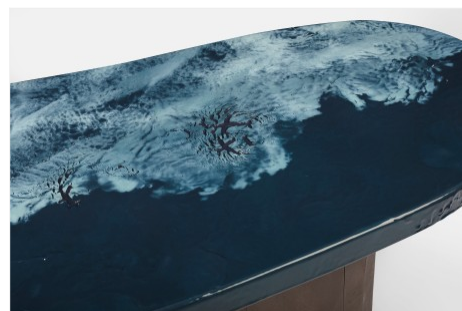

DAMIEN GERNAY

AMALGAME

DIMENSIONS: H 40 x L 180 x P 60 cm
H 15.75 x W 70.87 x D 23.62 in

FINISHES: Enamelled metal

Unique piece
Other colors and dimensions on request