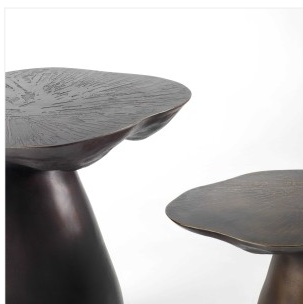

EMMA DONNERSBERG

ORGANIKA

DIMENSIONS: H 58 x L 67 x P 54 cm
H 22.83 x W 26.38 x D 21.26 in
FINISHES: Engraved and patinated bronze

Each engraving is unique
Available in 2 sizes: H40 x L50,5 x D39 cm & H58 x L67 x D54 cm