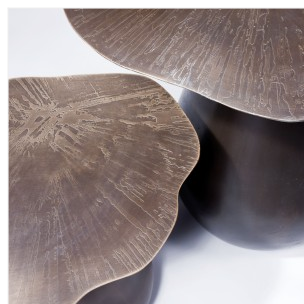

EMMA DONNERSBERG

ORGANIKA

DIMENSIONS: H 58 x L 67 x P 54 cm
H 22.83 x W 26.38 x D 21.26 in
FINISHES: Engraved and patinated bronze

Each engraving is unique
Available in 2 sizes: H40 x L50,5 x D39 cm & H58 x L67 x D54 cm