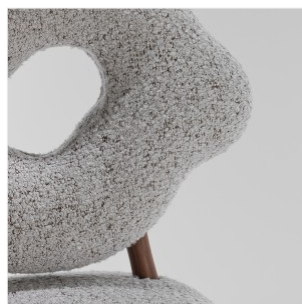

EMMA DONNERSBERG

CLOUD CHAIR II

DIMENSIONS: H 93 x L 57 x P 60 cm
H 36.61 x W 22.44 x D 23.62
in
FINISHES: Curly fabric and walnut