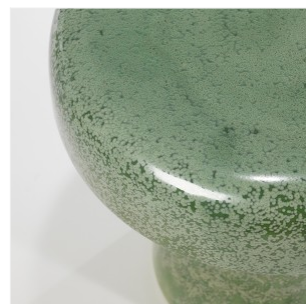

### CEPES

**DIMENSIONS:** D 42 x H 47 cm

Diam 16.54 x H 18.5 in

**FINISHES:** glazed ceramic, made in collaboration with ceramist Karen Swami

Available in 2 sizes: H47 x D42 cm & H60 x D40 cm.  
Can be sold separately.