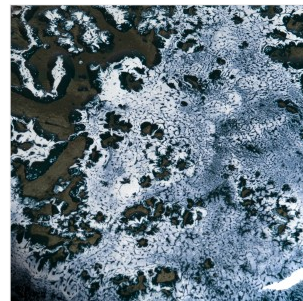

EMMA DONNERSBERG

CEPES - FROZEN BLUE

DIMENSIONS: D 42 x H 49 cm
Diam 16.54 x H 19.29 in

FINISHES: Glazed ceramic

Unique Pieces
Available in 2 sizes : H49 x D42 cm & H59 x D40 cm
Can be sold separately.