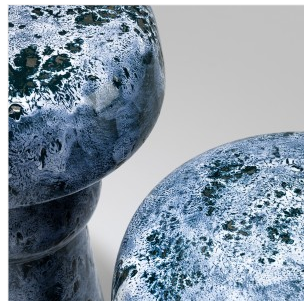

EMMA DONNERSBERG

CEPES - FROZEN BLUE

DIMENSIONS: D 42 x H 49 cm
Diam 16.54 x H 19.29 in

FINISHES: Glazed ceramic

Unique Pieces
Available in 2 sizes : H49 x D42 cm & H59 x D40 cm
Can be sold separately.