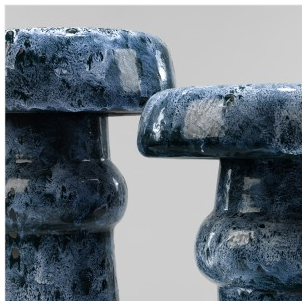

EMMA DONNERSBERG

CEPES - FROZEN BLUE

DIMENSIONS: D 42 x H 49 cm
Diam 16.54 x H 19.29 in

FINISHES: Glazed ceramic

Unique Pieces
Available in 2 sizes : H49 x D42 cm & H59 x D40 cm
Can be sold separately.