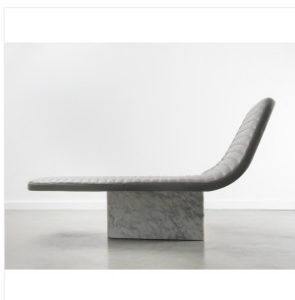

GREGOIRE DE LAFFOREST

OPPER

DIMENSIONS: H 86 x L 125 x P 86 cm
H 33.86 x W 49.21 x D 33.86 in

FINISHES: Leather and Carrara marble

Edition Galerie Gosserez limited to 12 pieces + 1 prototype

Colors of the leather on request
Available in black leather