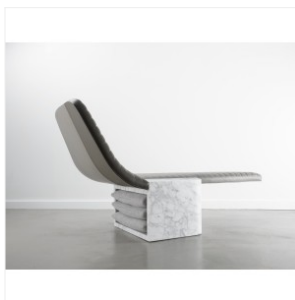

GREGOIRE DE LAFFOREST

OPPER

DIMENSIONS: H 86 x L 125 x P 86 cm
H 33.86 x W 49.21 x D 33.86 in

FINISHES: Leather and Carrara marble

Edition Galerie Gosserez limited to 12 pieces + 1 prototype

Colors of the leather on request
Available in black leather