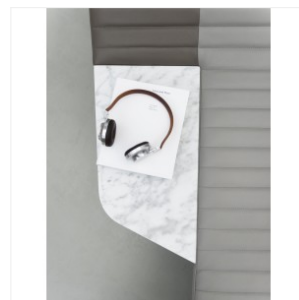

GREGOIRE DE LAFFOREST

OPPER

DIMENSIONS: H 86 x L 125 x P 86 cm
H 33.86 x W 49.21 x D 33.86 in

FINISHES: Leather and Carrara marble

Edition Galerie Gosserez limited to 12 pieces + 1 prototype

Colors of the leather on request
Available in black leather