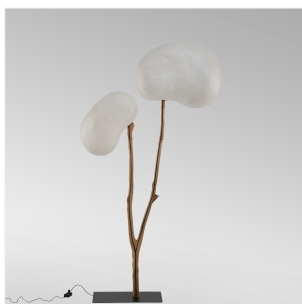

DIANE DE KERGALE

EMERGENCE X

DIMENSIONS: H 164 x L 92 x P 27 cm

H 64.57 x W 36.22 x D 10.63 in

FINISHES: Natural silk cocoons, linden, LEDs, black lacquered metal

Unique piece