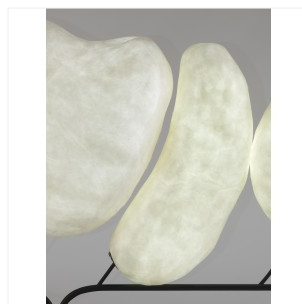

DIANE DE KERGAL

EMERGENCE VII

DIMENSIONS: H 86 x L 138 x P 23 cm

H 33.86 x W 54.33 x D 9.06 in

FINISHES: Natural silk cocoons, LEDs, black lacquered metal

Unique piece