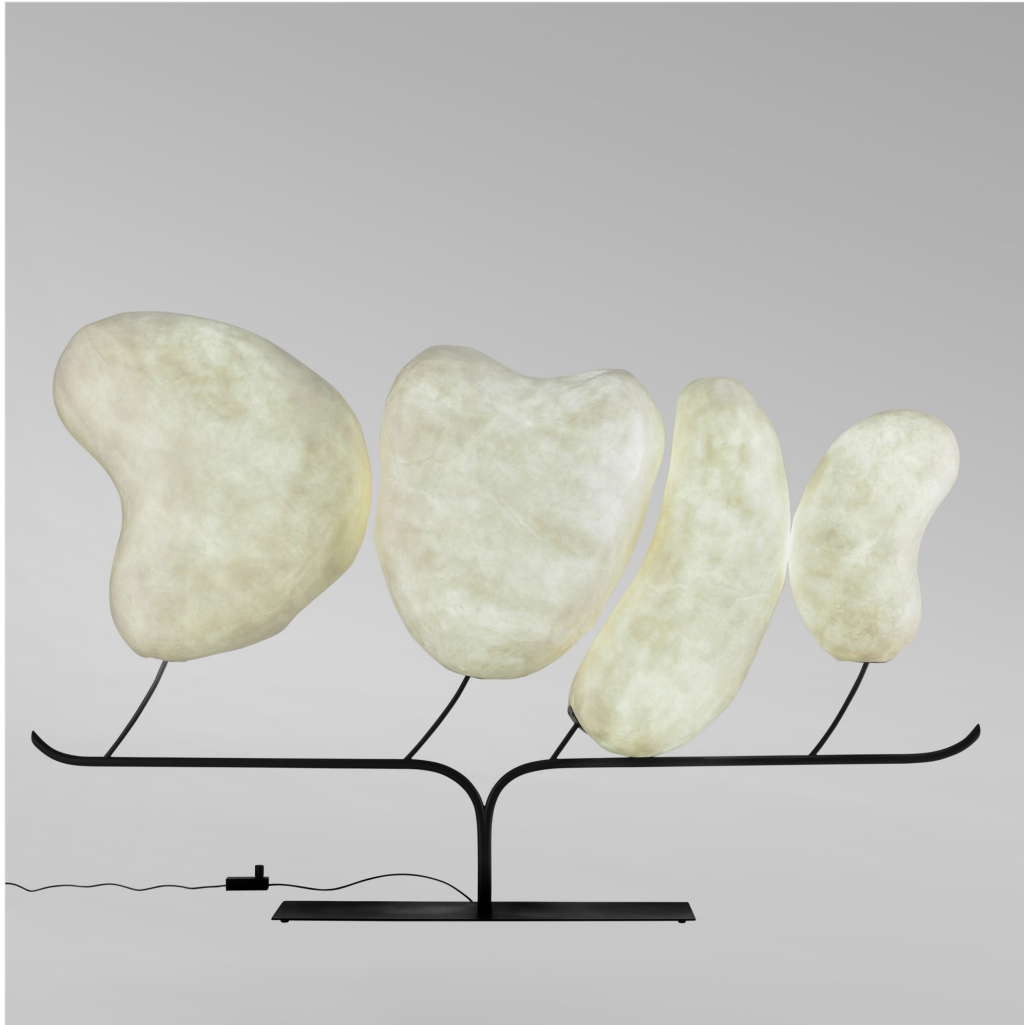

DIANE DE KERGAL

EMERGENCE VII

DIMENSIONS: H 86 x L 138 x P 23 cm

H 33.86 x W 54.33 x D 9.06 in

FINISHES: Natural silk cocoons, LEDs, black lacquered metal

Unique piece