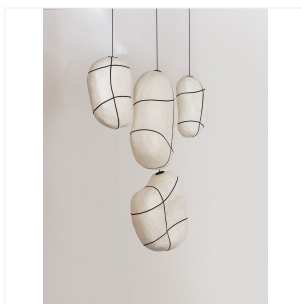

## DIANE DE KERGAL

### EMERGENCE

**DIMENSIONS:** H 112 x L 92 x P 20 cm  
H 44.09 x W 36.22 x D 7.87 in

**FINISHES:** Natural silk cocoons

Unique piece  
Bespoke orders on request