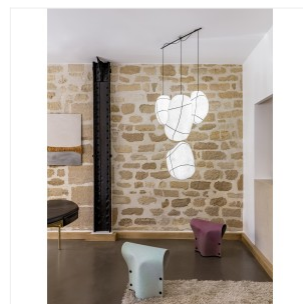

### EMERGENCE

**DIMENSIONS:** H 112 x L 92 x P 20 cm  
H 44.09 x W 36.22 x D 7.87 in

**FINISHES:** Natural silk cocoons

Unique piece  
Bespoke orders on request