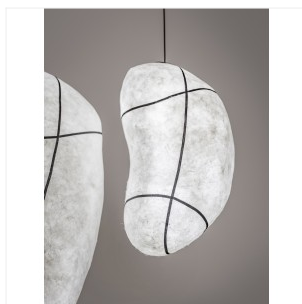

## DIANE DE KERGAL

### EMERGENCE

**DIMENSIONS:** H 112 x L 92 x P 20 cm  
H 44.09 x W 36.22 x D 7.87 in

**FINISHES:** Natural silk cocoons

Unique piece  
Bespoke orders on request