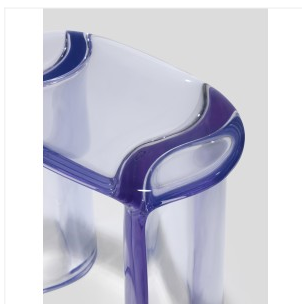

LUKAS COBER

NEW WAVE - STOOL

DIMENSIONS: H 45 x L 45 x P 32 cm
H 17.72 x W 17.72 x D 12.6 in

FINISHES: Resin

Each piece is handmade by the artist and signed
Other dimensions and colors on request