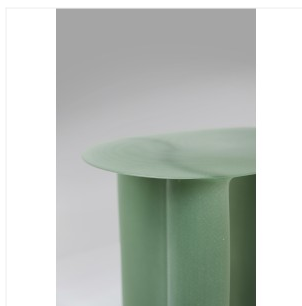

LUKAS COBER

NEW WAVE - STOOL (JADE GREEN)

DIMENSIONS: H 45 x L 45 x P 32 cm
H 18 x W 18 x D 13 in

FINISHES: Hand-layered fibre glass and resin

Each piece is handmade by the artist and signed
Other dimensions and colors on request