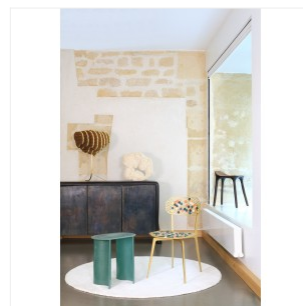

LUKAS COBER

NEW WAVE - STOOL (JADE GREEN)

DIMENSIONS: H 45 x L 45 x P 32 cm
H 18 x W 18 x D 13 in

FINISHES: Hand-layered fibre glass and resin

Each piece is handmade by the artist and signed
Other dimensions and colors on request