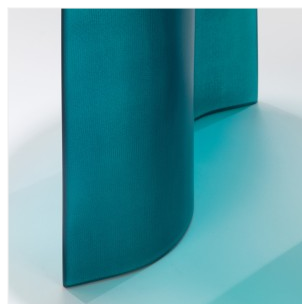

LUKAS COBER

NEW WAVE - STOOL (PRUSSIAN BLUE)

DIMENSIONS: H 45 x L 45 x P 32 cm

H 17.72 x W 17.72 x D 12.6 in

FINISHES: Hand-layered fiberglass and prussian blue resin

Each piece is handmade by the artist and signed
Other dimensions and colors on request