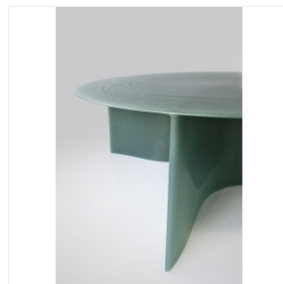

### NEW WAVE - ROUND COFFEE TABLE (VOLAN GREEN)

**DIMENSIONS:** D 100 x H 40 cm  
Diam 39 x H 16 in

**FINISHES:** Fiberglass and resin

Each piece is handmade by the artist and signed

Other dimensions and colors on request