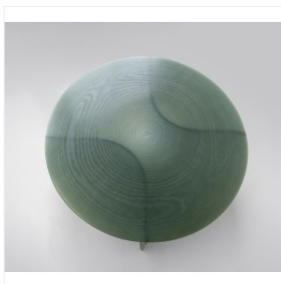

### NEW WAVE - ROUND COFFEE TABLE (VOLAN GREEN)

**DIMENSIONS:** D 100 x H 40 cm  
Diam 39 x H 16 in

**FINISHES:** Fiberglass and resin

Each piece is handmade by the artist and signed

Other dimensions and colors on request