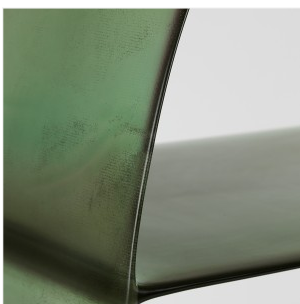

LUKAS COBER

NEW WAVE - SHELF (SMOKY GREEN)

DIMENSIONS: H 128 x L 86 x P 35 cm

H 50.39 x W 33.86 x D 13.78 in

FINISHES: Hand-layered fiberglass and resin

Each piece is handmade by the artist and signed
Other dimensions and colors on request