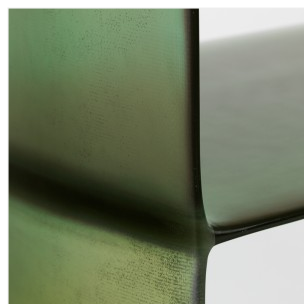

LUKAS COBER

NEW WAVE - SHELF (SMOKY GREEN)

DIMENSIONS: H 128 x L 86 x P 35 cm

H 50.39 x W 33.86 x D 13.78 in

FINISHES: Hand-layered fiberglass and resin

Each piece is handmade by the artist and signed
Other dimensions and colors on request