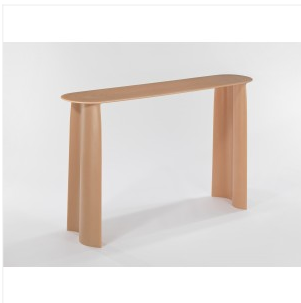

### NEW WAVE - CONSOLE (PEACH SKIN)

**DIMENSIONS:** H 84 x L 140 x P 32 cm  
H 33 x W 55 x D 13 in

**FINISHES:** Hand-layered fiberglass and resin

Each piece is handmade by the artist and signed  
Other dimensions and colors on request