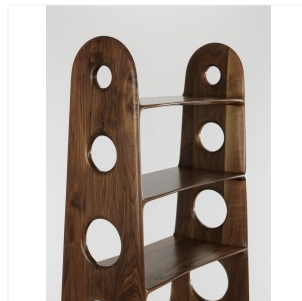

LUKAS COBER

KURO NUDE - BOOKSHELF

DIMENSIONS: H 165 x L 73 x P 39 cm
H 64.96 x W 28.74 x D 15.35 in

FINISHES: Walnut

Each piece is handmade by the designer himself and signed
Other dimensions and finishes on request