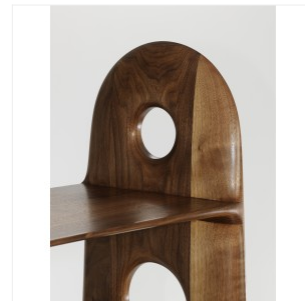

LUKAS COBER

KURO NUDE - BOOKSHELF

DIMENSIONS: H 165 x L 73 x P 39 cm
H 64.96 x W 28.74 x D 15.35 in

FINISHES: Walnut

Each piece is handmade by the designer himself and signed
Other dimensions and finishes on request