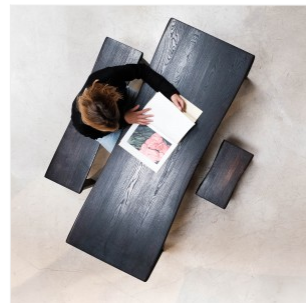

LUKAS COBER

KURO - TABLE

DIMENSIONS: H 75 x L 272 x P 100 cm
H 30 x W 107 x D 39 in

FINISHES: Charred oak

Each piece is unique, handmade by the artist, dated et signed
Others dimensions and finishes on request