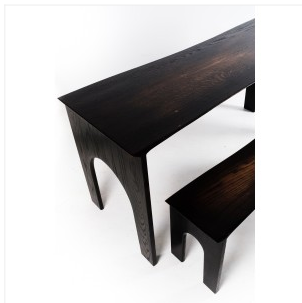

LUKAS COBER

KURO - TABLE

DIMENSIONS: H 75 x L 272 x P 100 cm
H 30 x W 107 x D 39 in

FINISHES: Charred oak

Each piece is unique, handmade by the artist, dated et signed
Others dimensions and finishes on request