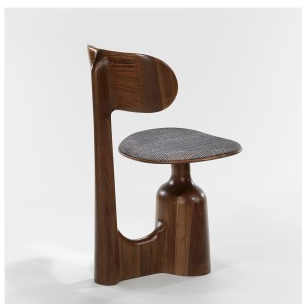

GEORGES MOHASSEB

DROP CHAIR

DIMENSIONS: H 75 x L 55 x P 50 cm

FINITIONS: Noyer massif et tissu "Sillons" Lelièvre Paris

Edition