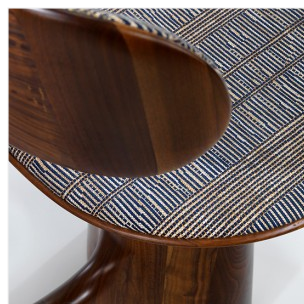

GEORGES MOHASSEB

DROP CHAIR

DIMENSIONS: H 75 x L 55 x P 50 cm

FINITIONS: Noyer massif et tissu "Sillons" Lelièvre Paris

Edition