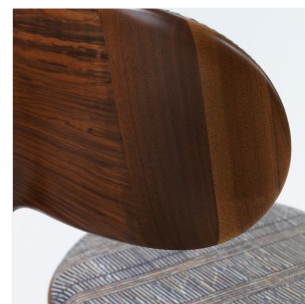

GEORGES MOHASSEB

DROP CHAIR

DIMENSIONS: H 75 x L 55 x P 50 cm

FINITIONS: Noyer massif et tissu "Sillons" Lelièvre Paris

Edition